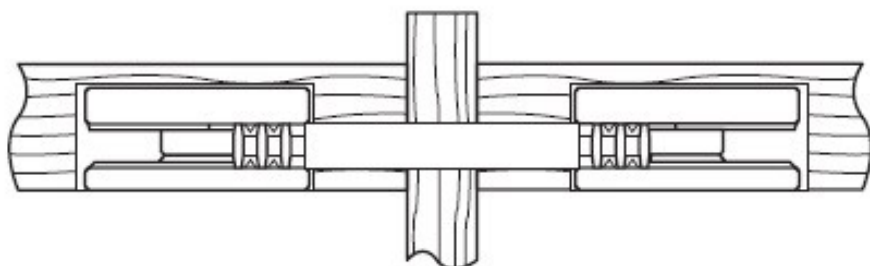

PRODUCT SHEET

Description:

Steel Dowel Double 74mm, F/Mamut Con, Drill Distance 88-96mm

Item number:

11.03.448-0

Units	Box	Carton	HS Code	Barcode
Pcs.		250	7318190090	 5704866445122

SISO A/S

Mileparken 11
DK-2740 Skovlunde
Denmark
VAT: DK 24786013