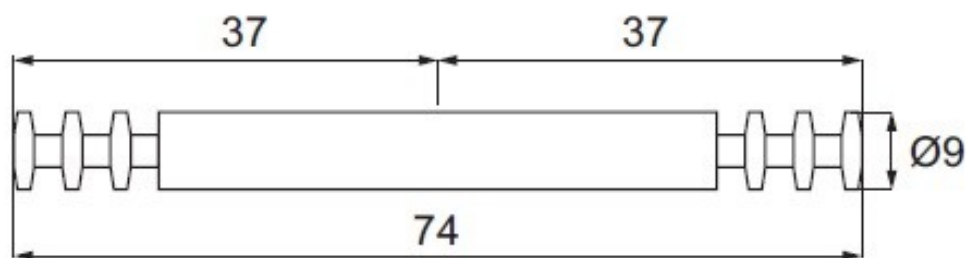

PRODUCT SHEET

Description:

Steel Dowel Double 74mm, F/Mamut Con, Drill Distance 88-96mm

Item number:

11.03.448-0

Units	Box	Carton	HS Code	Barcode
Pcs.		250	7318190090	 5704866445122

SISO A/S

Mileparken 11
DK-2740 Skovlunde
Denmark
VAT: DK 24786013